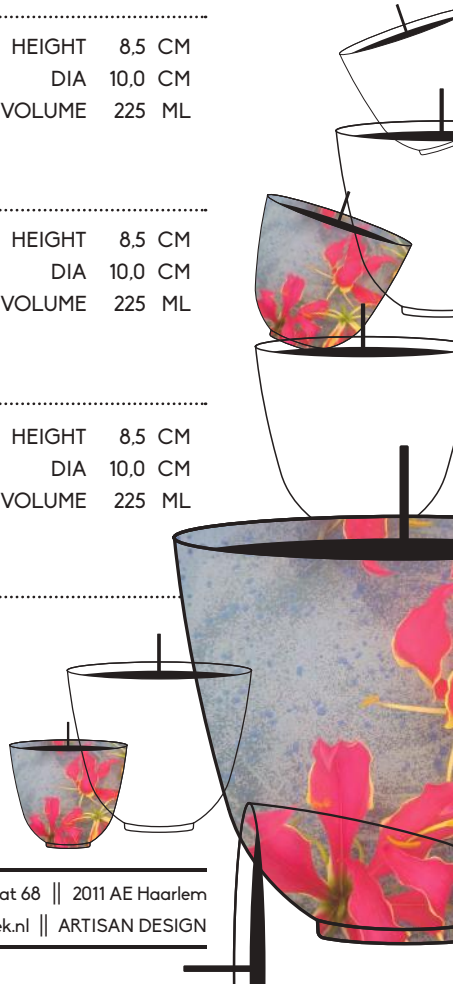

HEMISPHERE COLLECTION

DESCRIPTION & SKU

SECS

CANDLE LEMON GRASS
HC001

HEIGHT 8,5 CM
DIA 10,0 CM
VOLUME 225 ML

CANDLE WILD FIG
HC002

HEIGHT 8,5 CM
DIA 10,0 CM
VOLUME 225 ML

CANDLE AMBER
HC003

HEIGHT 8,5 CM
DIA 10,0 CM
VOLUME 225 ML

CANDLE OUDH
HC004

HEIGHT 8,5 CM
DIA 10,0 CM
VOLUME 225 ML