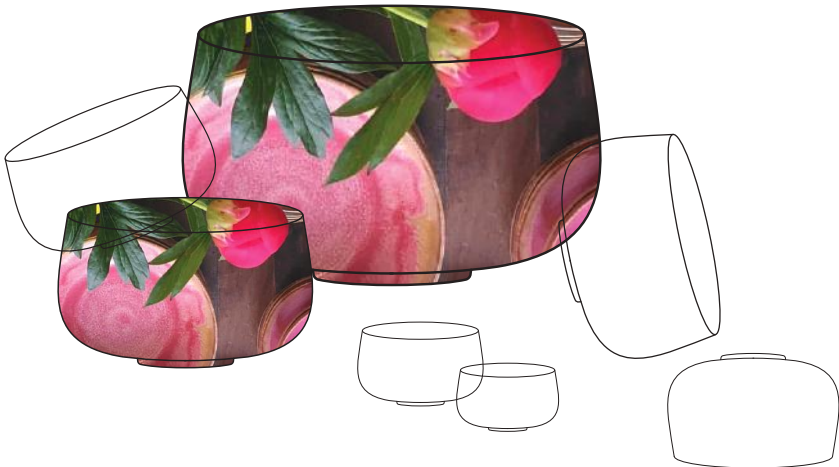

Mugs

HEMISPHERE COLLECTION

DESCRIPTION & SKU

SPECS

ESPRESSO MUG
HM001

HEIGHT 6.5 CM
DIA 6.0 CM
VOLUME 50 ML

COFFEE MUG
HM002

HEIGHT 8.0 CM
DIA 8.0 CM
VOLUME 175 ML

MUG MEDIUM
HM003

HEIGHT 9.0 CM
DIA 9.0 CM
VOLUME 175 ML

MUG LARGE
HM004

HEIGHT 11.0 CM
DIA 10.0 CM
VOLUME 300 ML

MUG HANDLE
HM005

HEIGHT 10.0 CM
DIA 12.0 CM
VOLUME 350 ML

Chawan

HEMISPHERE COLLECTION

DESCRIPTION & SKU

CHAWAN
HCH001

SPECS

HEIGHT 7,0 CM
DIA 12,0 CM
VOLUME 400 ML

Bowls

HEMISPHERE COLLECTION

DESCRIPTION & SKU

SPECS

BOWL MINI
HS001

HEIGHT 4.0 CM
DIA 9.0 CM
VOLUME 150 ML

BOWL MEDIUM
HS002

HEIGHT 6.0 CM
DIA 13.0 CM
VOLUME 300 ML

BOWL MEDIUM LARGE
HS003

HEIGHT 7.0 CM
DIA 16.0 CM
VOLUME 500 ML

Egg cup

HEMISPHERE COLLECTION