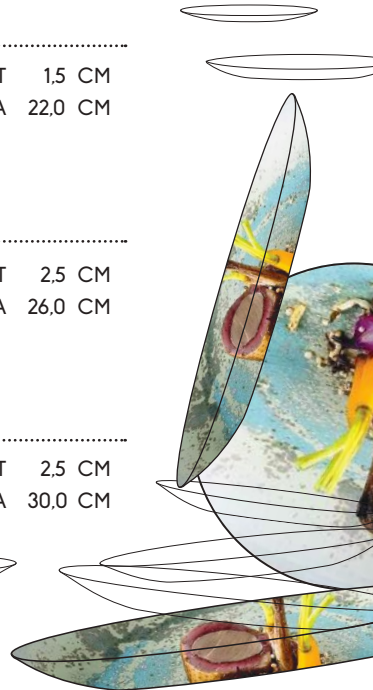

DESCRIPTION & SKU

EGG CUP
HEC001

SPECS

HEIGHT 4,0 CM
DIA 4,8 CM

HEMISPHERE COLLECTION

DESCRIPTION & SKU

SPECS

PLATE MINI
HB001

HEIGHT 1,0 CM
DIA 10,0 CM

CAKE PLATE
HB002

HEIGHT 1,5 CM
DIA 17,0 CM

BREAKFAST PLATE
HB003

HEIGHT 1,5 CM
DIA 22,0 CM

DINNER PLATE
HB004

HEIGHT 2,5 CM
DIA 26,0 CM

DINNER PLATE LARGE
HB005

HEIGHT 2,5 CM
DIA 30,0 CM

Dishes

HEMISPHERE COLLECTION

DESCRIPTION & SKU

PASTA DISH
HD006

SPECS

HEIGHT 6.0 CM
DIA 21.5 CM
VOLUME 1000 ML

Candles

HEMISPHERE COLLECTION

DESCRIPTION & SKU

SECS

CANDLE LEMON GRASS
HC001

HEIGHT 8,5 CM
DIA 10,0 CM
VOLUME 225 ML

CANDLE WILD FIG
HC002

HEIGHT 8,5 CM
DIA 10,0 CM
VOLUME 225 ML

CANDLE AMBER
HC003